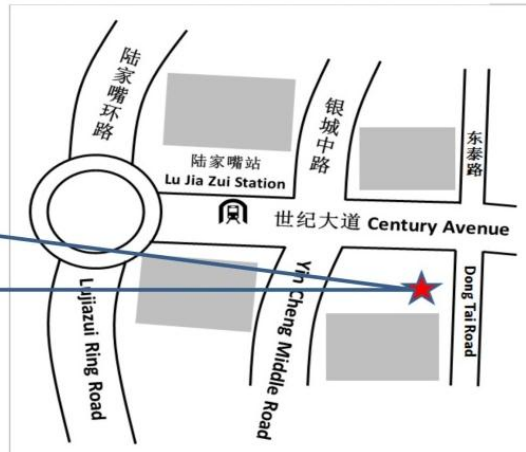

Please Take Me To

请带我去

FRENCH
DENTIST

French Dentist

上海蓝阳口腔门诊部有限公司

French Dentist

J-Life Building, 3rd floor, No. 88 Century Avenue, Jinmao Tower, Pudong New District, Shanghai

(We are located inside KOWA Dental Clinic)

上海市浦东新区世纪大道 88 号金茂大厦时尚生活中心 3 楼

Opening Hours:

Mon – Sat : 8:30am – 20:30pm

世纪大道靠近陆家嘴环路

Subway / metro Line 2

Lujiazui Station Exit 6

陆家嘴站 6 号出口

FOR MORE INFORMATION